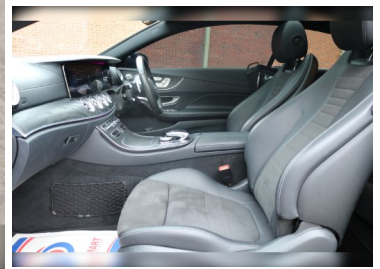

2018(18) Mercedes-Benz E Class E 300 AMG LINE
PREM...

£34,900

Engine: Petrol
Body: Coupe
Gearbox: Automatic
Capacity: 1991cc
Colour: Black
Mileage: 33,000
CO²: 160g/km
MPG: 40.4mpg
Top Speed: 155mph
BHP: 241bhp
Insurance Grp: 38E

Twinstar
Twinstar
Preston Road
Wembley
Middlesex, HA9 8NF

Obsidian Black With Black Leather/Alcantara, Widescreen Dash, Premium Plus Package, Panoramic Glass Roof, Electric Seats, Memory, Reverse Camera, Burmester Sound System, Reverse Camera, Keyless Go, Intelligent Light System, Comand Navigation, Ash Trim, Privacy Glass, Power Tailgate, Night Pack, 20" AMG Alloys, Please Call For More Details Or To Arrange Finance / Viewing/Export. Twinstar - Preston Road - Wembley - HA9 8NF - 0208 904 1818 - www.twinstarcarsales.com