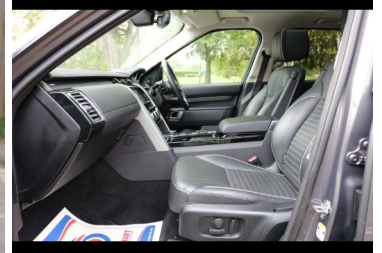

2017(67) Land Rover Discovery Si6 Hse Luxury

£49,900

Engine: Petrol
Body: Estate
Gearbox: Automatic
Capacity: 2995cc
Colour: Grey
Mileage: 21,000
CO²: 254g/km
MPG: 25.9mpg
Top Speed: 130mph
BHP: 335bhp
Insurance Grp: G

Twinstar
Twinstar
Preston Road
Wembley
Middlesex, HA9 8NF

Tempest Grey Metallic With Ebony Leather Interior, 7 Seat Configuration, Panoramic Roof, Lane Departure Warning System, Meridian Sound System, Electric Front Seats With Memory Pack, Heated Steering Wheel, Surround Camera, DAB Radio, HDD Navigation System, Parking Aids, Privacy Glass, Keyless Entry And Start, LED Matrix Headlights, LandRover Rear Entertainment, 1 Owner From New With Full LandRover Service History, Please Call For More Details Or To Arrange Finance / Viewing.
Twinstar - Preston Road - Wembley - HA9 8NF - 0208 904 1818 - www.twinstarcarsales.com